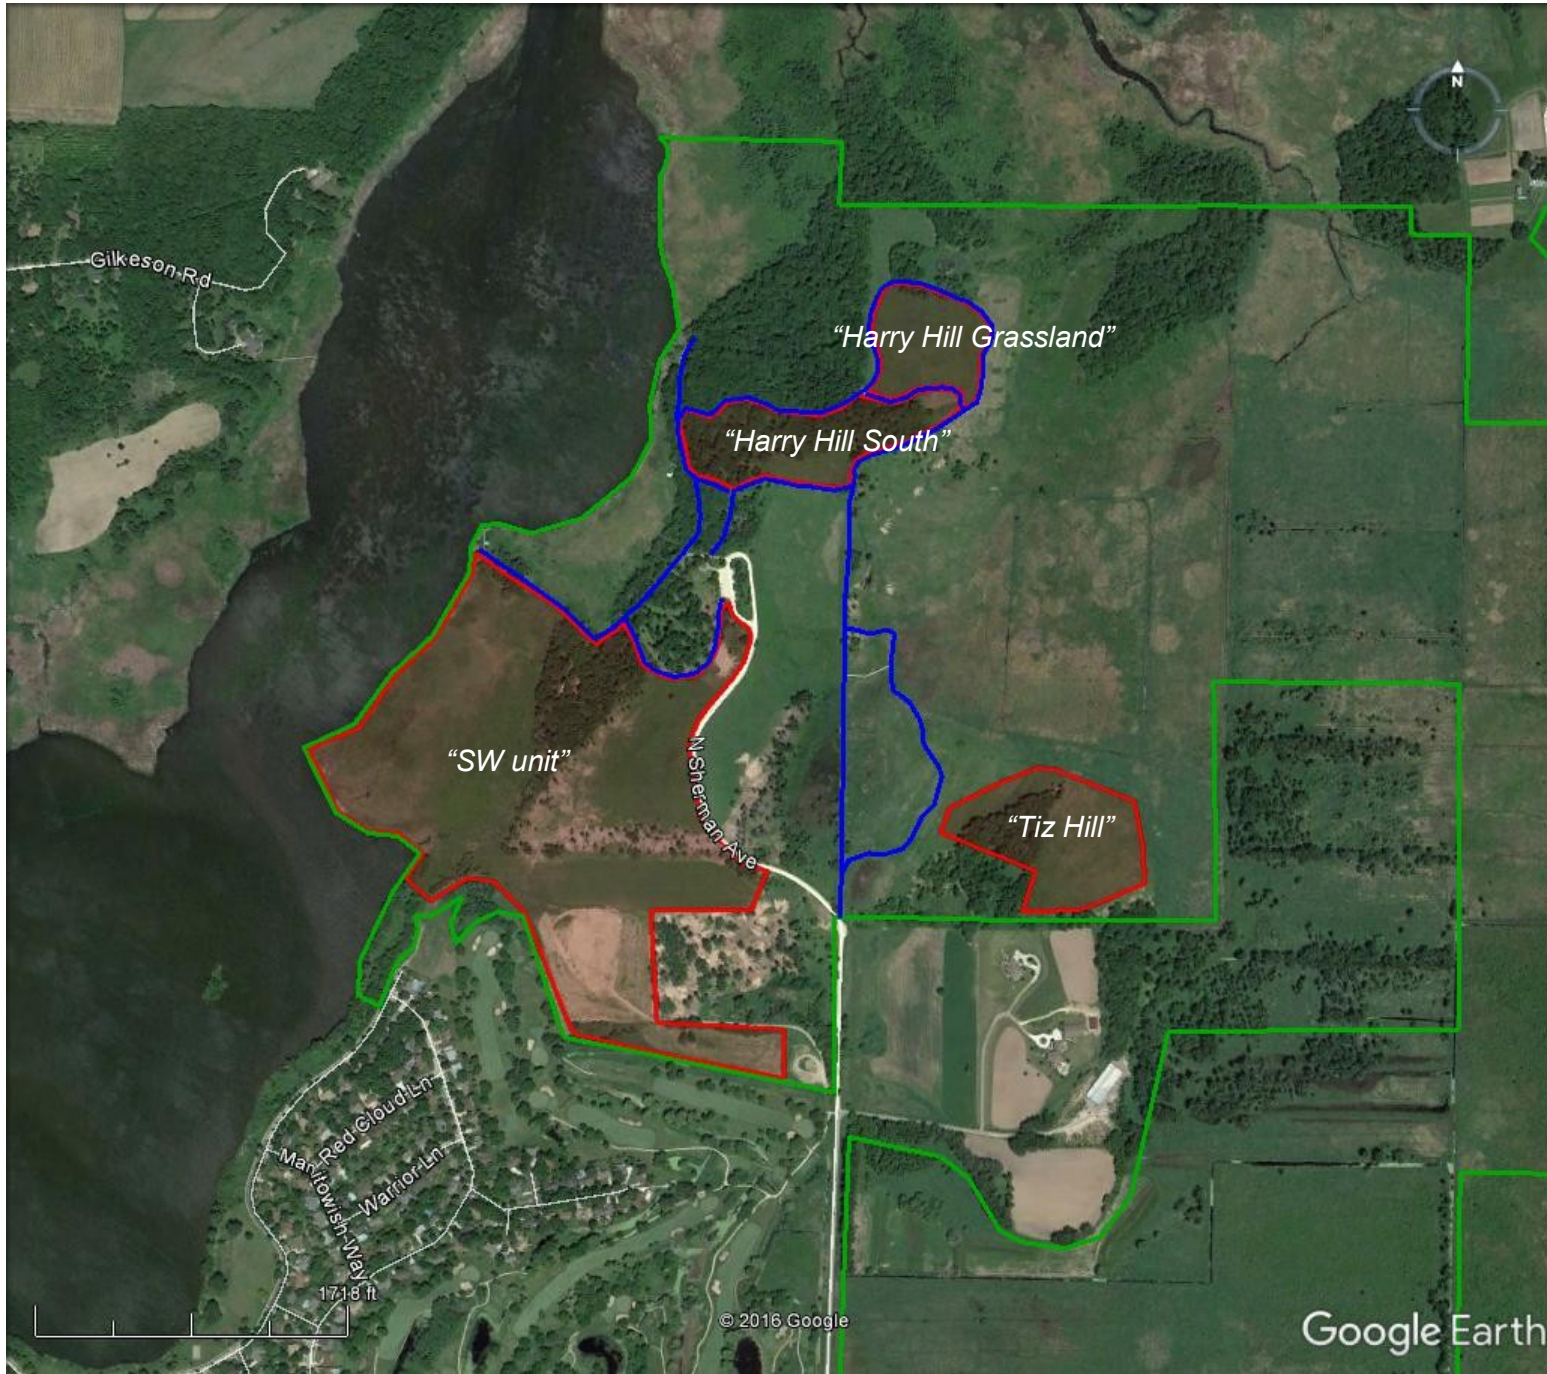

Cherokee Marsh North Unit – Spring 2017 Burn Units

Legend

-  Park Boundary
-  Burn unit
-  Trails