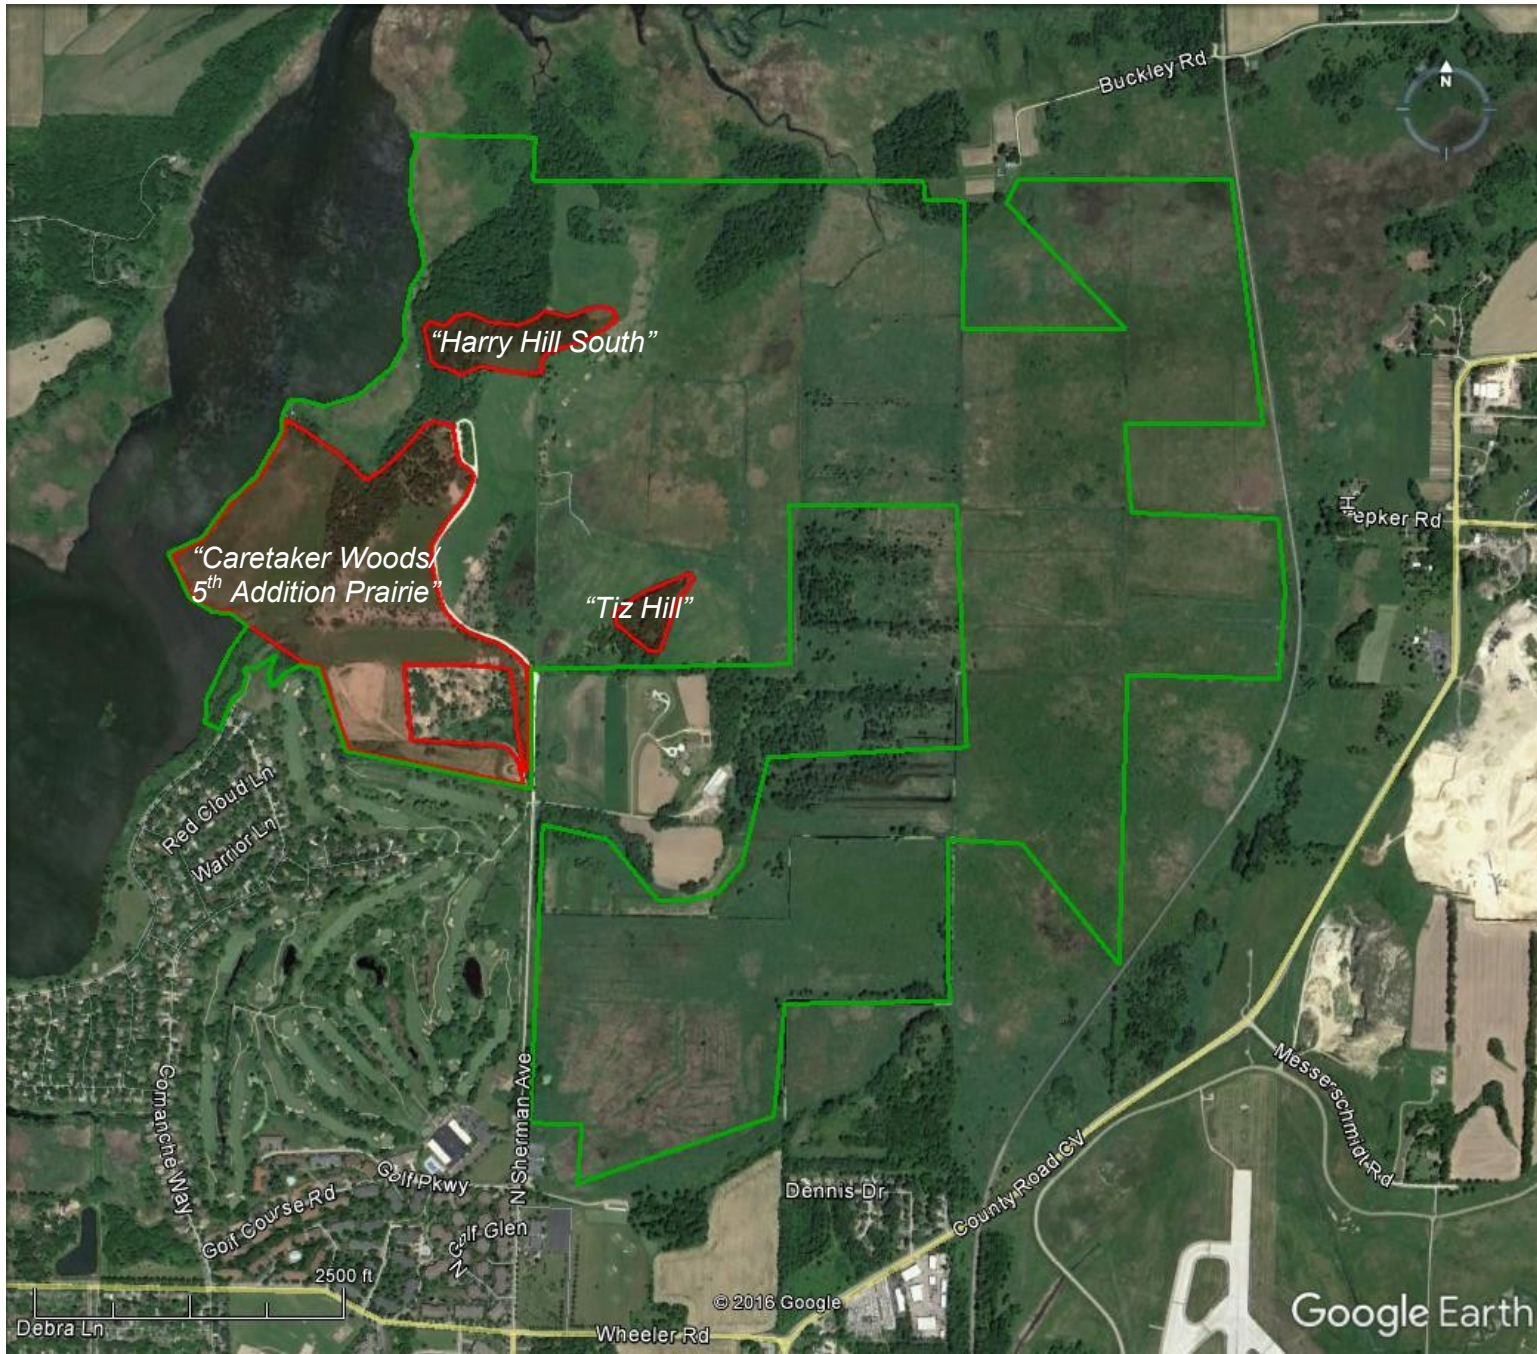

Cherokee Marsh North Unit - Fall 2016 Burn Units

Legend

-  Park Boundary
-  Burn unit

Cherokee Marsh North Unit – prescribed burns fall 2016